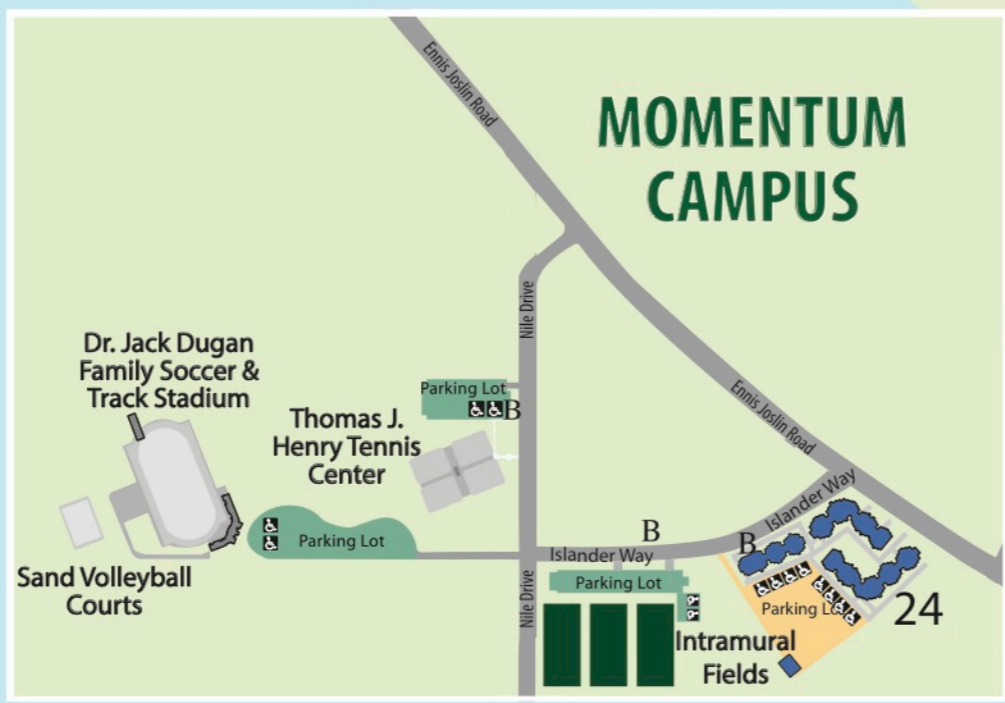

- ### Key
- (with classroom codes)
- 1 Bay Hall (BH)
 - 2 Carlos Truan Natural Resources Center (NRC)
 - 3 Center for Instruction (CI)
 - 4 Center for the Arts (CA)
 - 5 Center for the Sciences (CS)
 - 6 Chapman Press Box
 - 7 Classroom East (CE)
 - 8 Classroom West (CW)
 - 9 Conrad Blucher Institute for Surveying/Science (CBI)
 - 10 Corpus Christi Hall (CCH)
 - 11 Dining Hall
 - 12 Driftwood (DRIFT)
 - 13 Dugan Wellness Center (DWC)
 - 14 Early Childhood Development Center (ECDC)
 - 15 Engineering Building (EN)
 - 16 Faculty Center (FC)
 - 17 Field House (FH)
 - 18 Glasscock Center (GSSC)
Center for Academic Student Achievement
 - 19 Harte Research Institute (HRI)
 - 20 Island Hall (IH)
 - 21 Mary and Jeff Bell Library (LIB)
Islander Welcome Center
 - 22 Michael and Karen O'Connor Building (OCNR)
 - 23 Miramar University Housing
 - 24 Momentum Village Housing
 - 25 Performing Arts Center (PAC)
 - 26 Physical Plant
University Police, Central Receiving, Motor Pool,
Printing Services, Vehicle Maintenance,
Vehicle Storage
 - 27 Purchasing (PROC)
 - 28 Sandpiper (SAND)
Health Services
 - 29 Science Lab
 - 30 Student Services Center (SSC)
 - 31 University Center (UC)
 - 32 University Services Center (USC)

Campus Speed Limit is 20 MPH Unless Otherwise Posted

← to Downtown

→ Naval Air Station Gate

Island Boulevard

Sand Dollar Boulevard

Ocean Drive

Wavecrest Drive

Curlew Lane

Dolphin Lane

Oso Lane

Surf Lane

Angel Fish Dr.

Starfish Lane

Seagull Lane

Bayview Lane

Miramar Lane

MOMENTUM CAMPUS

Dr. Jack Dugan Family Soccer & Track Stadium

Thomas J. Henry Tennis Center

Sand Volleyball Courts

Islander Way

Intramural Fields

24